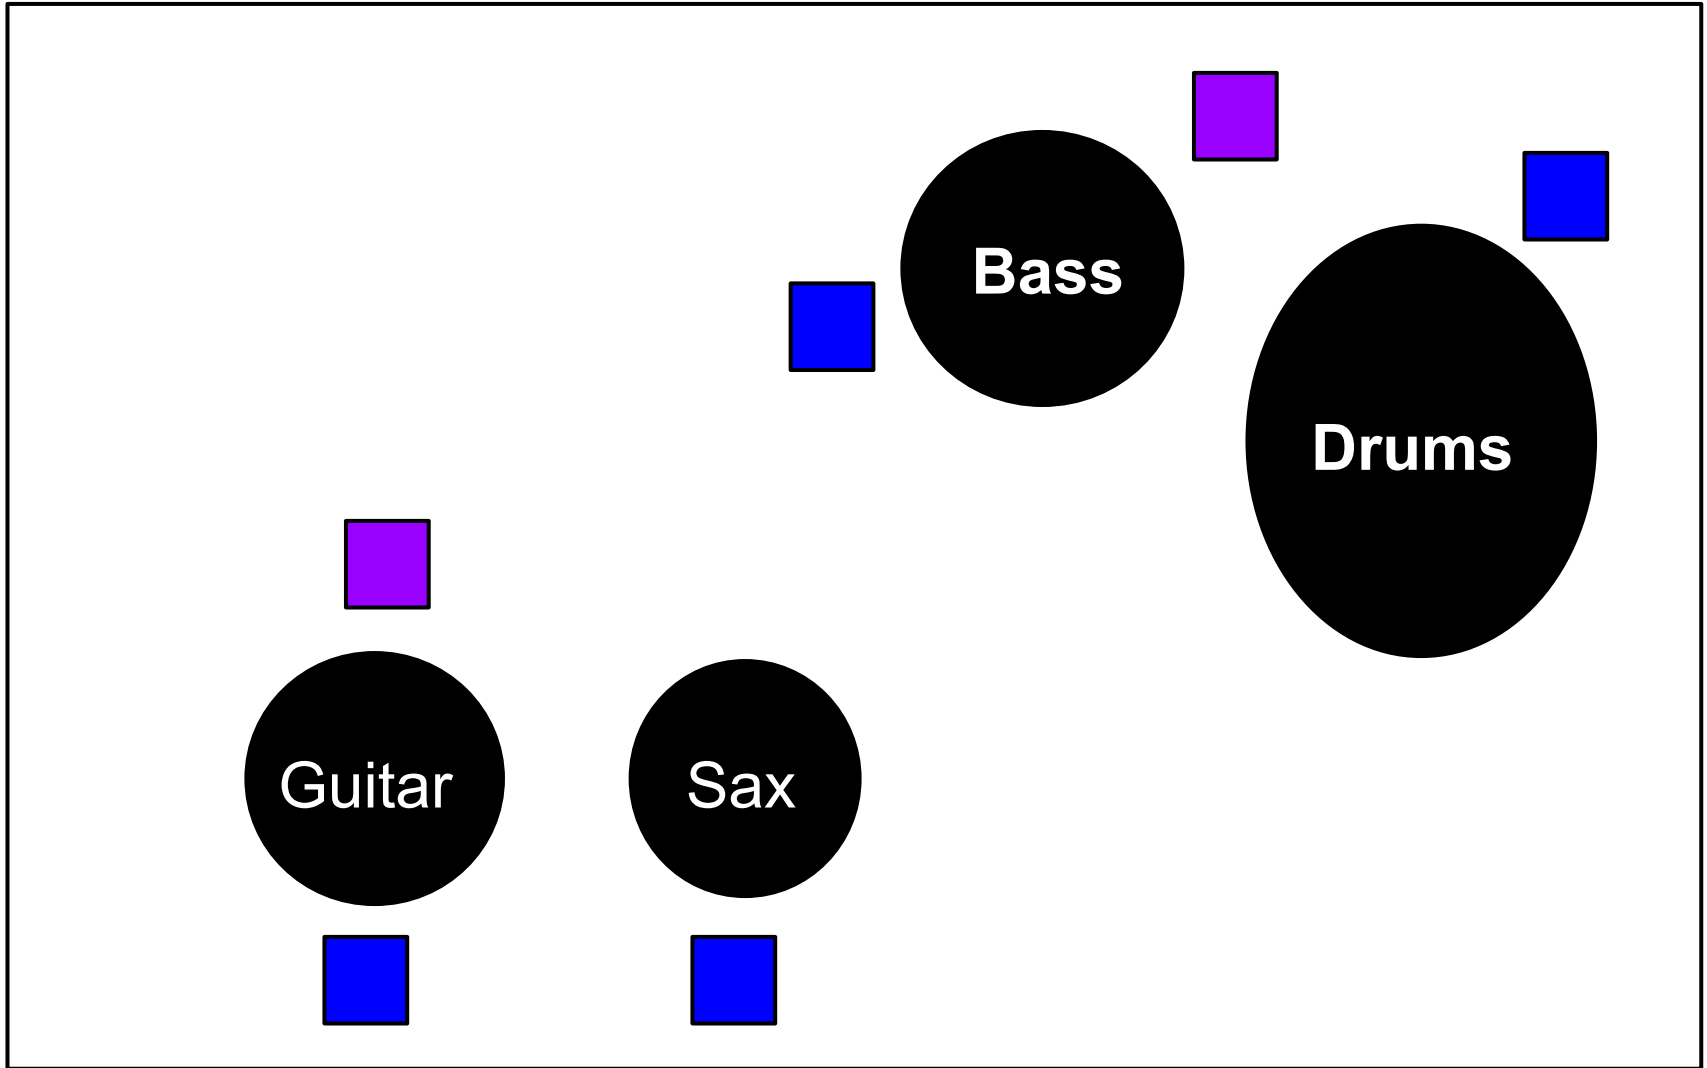

Katamon Cherry Stage plan

Monitor -

Guitar/Bass amp -